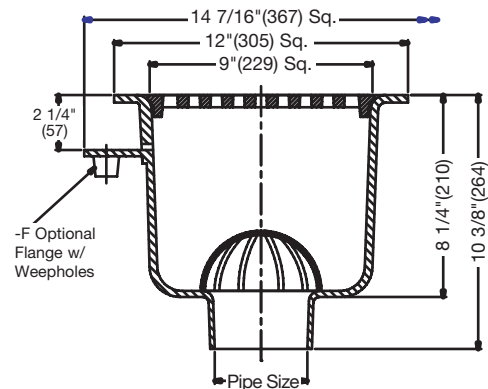

Sanitary Floor Sinks

FS-730

12" Square x 6" Deep Sanitary Floor Sink

Model Number	Weight (lbs.)	Top Size	Outlet Size	Top	List Price
FS-732, 3, 4	32	12" Sq.	2,3,4"	porcelain	\$2,115.50
FS-732, 3, 4-1	32	12" Sq.	2,3,4"	nickel bronze	2,867.00

FS-740

12" Square x 8" Deep Sanitary Floor Sink

Model Number	Weight (lbs.)	Top Size	Outlet Size	Top	List Price
FS-742, 3, 4	34	12" Sq.	2,3,4"	porcelain	\$2,226.50
FS-742, 3, 4-1	34	12" Sq.	2,3,4"	nickel bronze	2,979.00

Options for FS-730 / FS-740 / FS-750 Series

Suffix	Description	List Price	Suffix	Description	List Price
None	No Hub	No Add	-9	Hinged Grate (-1, -3 Only)	\$351.00
P	Push-On Outlet	No Add	-21	Secondary Strainer	67.50
X	Inside Caulk Outlet	No Add	-33	Less Grate	-259.00
-F	Flange w/Weepholes	\$386.50	-128	Grate with 2 1/2" Center Opening	179.00
-FC	Flange w/Weepholes & Flashing Clamp	580.00	-150	1/2 Grate	No Add
-3	Stainless Steel (Rim & Grate)	898.50	-175	3/4 Grate	No Add
-5	Sediment Bucket	319.00	-F4-1	4" Round Nickel Bronze Funnel	428.00
-6	Vandal Proof (-1,-3 Only)	76.00	-F6-1	6" Round Nickel Bronze Funnel	625.50
-7	Trap Primer Tapping	191.50	-G-1	4x9" Oval Nickel Bronze Funnel	872.00