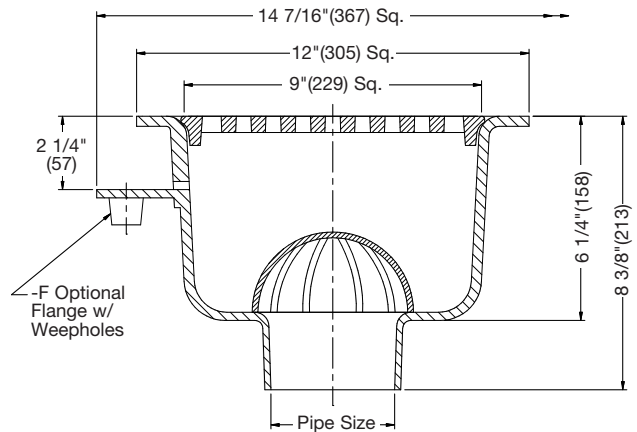

Sanitary Floor Sinks

FS-730

12" Square x 6" Deep Sanitary Floor Sink

Model Number	Weight (lbs.)	Top Size	Outlet Size	Top	List Price
FS-732, 3, 4	32	12" Sq.	2,3,4"	porcelain	\$2,115.50
FS-732, 3, 4-1	32	12" Sq.	2,3,4"	nickel bronze	2,867.00

FS-740

12" Square x 8" Deep Sanitary Floor Sink

Model Number	Weight (lbs.)	Top Size	Outlet Size	Top	List Price
FS-742, 3, 4	34	12" Sq.	2,3,4"	porcelain	\$2,226.50
FS-742, 3, 4-1	34	12" Sq.	2,3,4"	nickel bronze	2,979.00

Options for FS-730 / FS-740 / FS-750 Series

Suffix	Description	List Price	Suffix	Description	List Price
None	No Hub	No Add	-9	Hinged Grate (-1, -3 Only)	\$351.00
P	Push-On Outlet	No Add	-21	Secondary Strainer	67.50
X	Inside Caulk Outlet	No Add	-33	Less Grate	-259.00
-F	Flange w/Weepholes	\$386.50	-128	Grate with 2 1/2" Center Opening	179.00
-FC	Flange w/Weepholes & Flashing Clamp	580.00	-150	1/2 Grate	No Add
-3	Stainless Steel (Rim & Grate)	898.50	-175	3/4 Grate	No Add
-5	Sediment Bucket	319.00	-F4-1	4" Round Nickel Bronze Funnel	428.00
-6	Vandal Proof (-1,-3 Only)	76.00	-F6-1	6" Round Nickel Bronze Funnel	625.50
-7	Trap Primer Tapping	191.50	-G-1	4x9" Oval Nickel Bronze Funnel	872.00